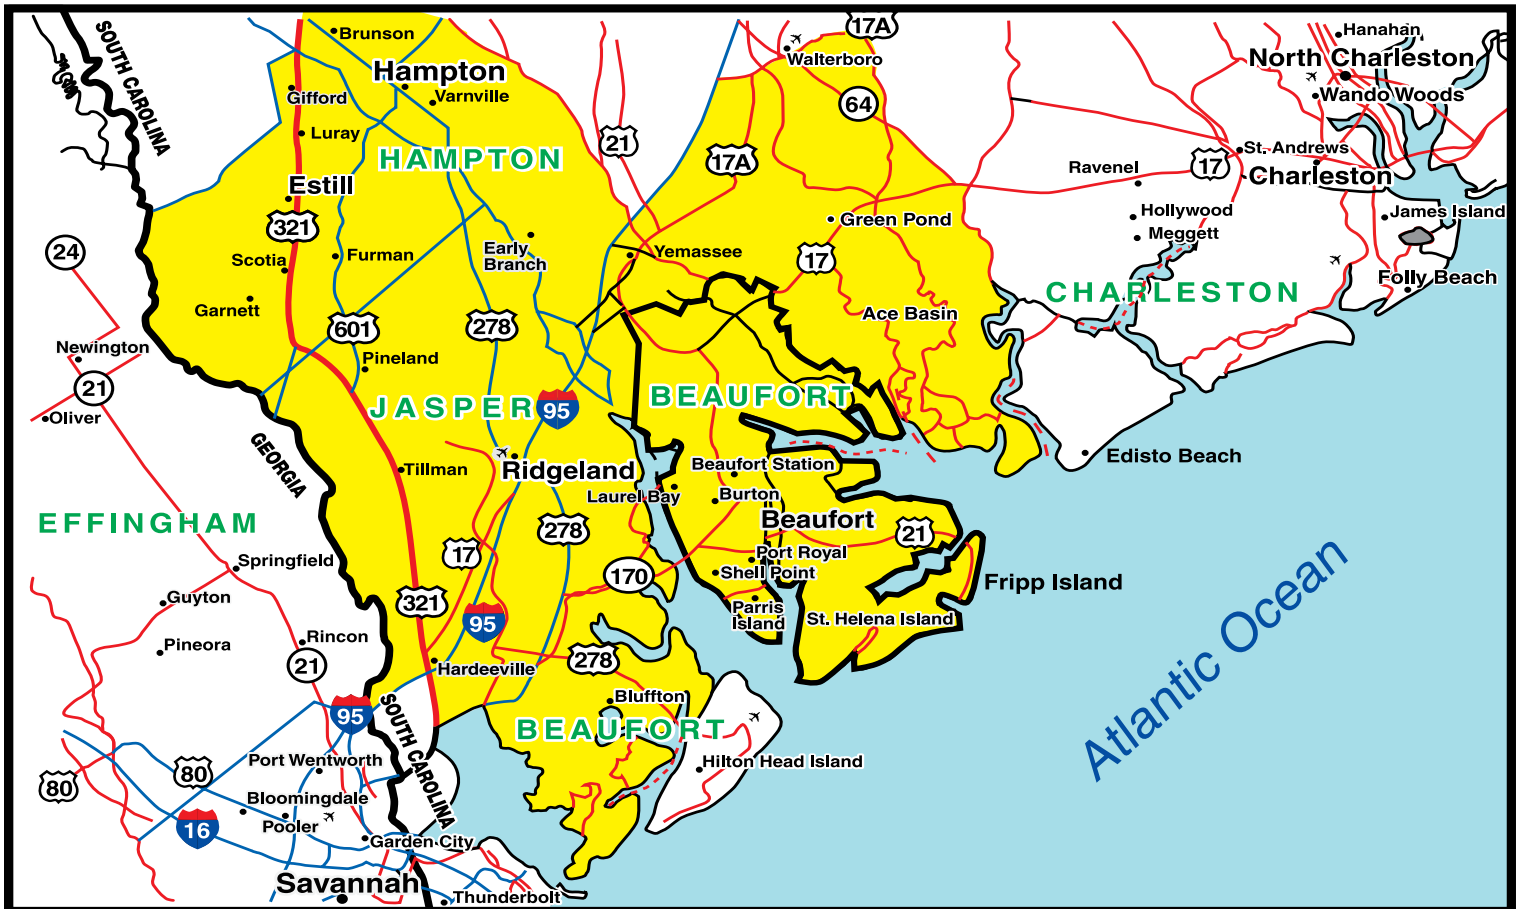

# The Lowcountry Phone Directory Distribution Map

## BEAUFORT • HAMPTON • JASPER

### POPULATION

**170,000**

### SQUARE MILES

**950**