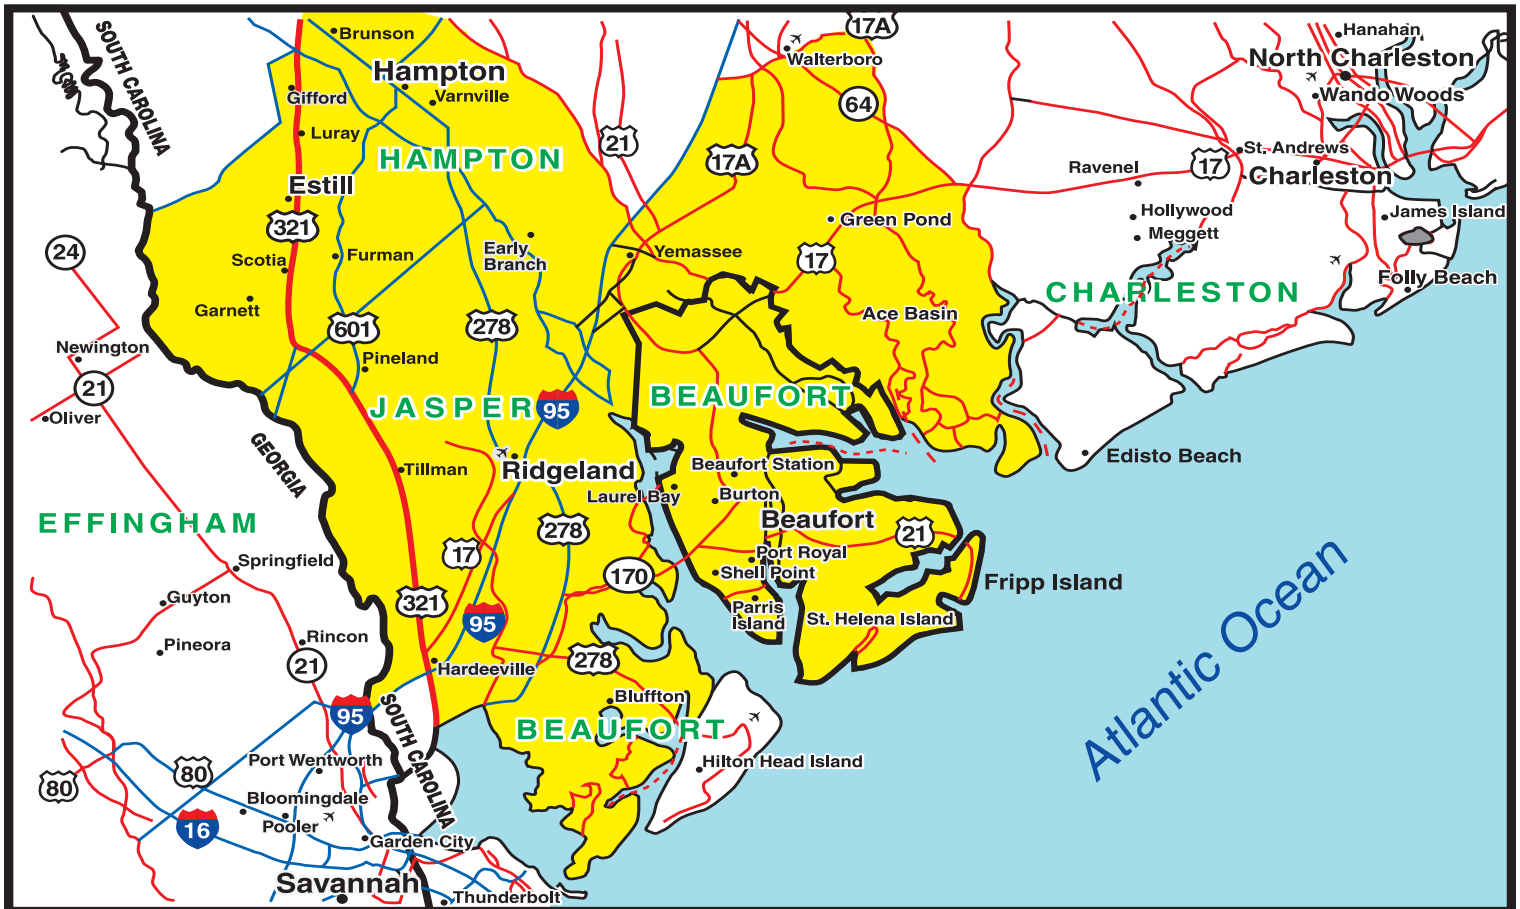

The Lowcountry Phone Directory Distribution Map

BEAUFORT • HAMPTON • JASPER

POPULATION

170,000

CIRCULATION

94,000

SQUARE MILES

950

COMMUNICATION PUBLISHING COMPANY COVERAGE AREA

Beaufort • Beaufort MCAS • Bluffton • Burton • Brunson
Early Branch • Estill • Hampton • Hardeeville • Laurel Bay
Lowcountry • Okatie • Parris Island • Port Royal
Ridgeland • Shell Point • St. Helena Island
Sun City • Yemassee • Walterboro • Ace Basin

COUNTIES WITH COVERAGE

Beaufort • Hampton • Jasper
Colleton

CPC

YELLOW PAGES

P.O. Box 2208

55-E. Sams Point Road

Beaufort, SC 29907

For Information On Advertising Please Call; (843) 986-0872 or Fax: (843) 524-0092